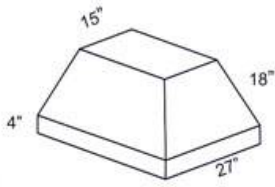

Standard Island Mounted Ventilation Systems

PS1418
Classic island hood with sloped freestyle design.

Available Widths: 24" 30" 36" 42" 48" 54" 60"
Internal Power Packages (CFM) 600 1000
External Power Packages (CFM) 1000 1400
In-Line Attic Blower (CFM) 1000
Recirculating: Yes Rear Vent: No Customizing: Yes