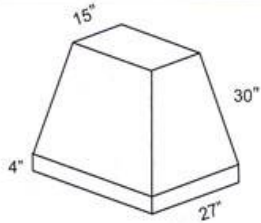

Standard Island Mounted Ventilation Systems

PS1418
Classic island hood with sloped freestyle design.

Available Widths: 24" 30" 36" 42" 48" 54" 60"
Internal Power Packages (CFM) 600 1000
External Power Packages (CFM) 1000 1400
In-Line Attic Blower (CFM) 1000
Recirculating: Yes Rear Vent: No Customizing: Yes