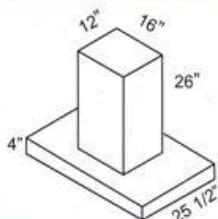

PMIL16
Our slimmest island range hood at only 4" high. (Back Cover)

Available Widths: 24" 30" 36" 42" 48" 54" 60"
Internal Power Packages (CFM) 600 1000
External Power Packages (CFM) 1000 1400
In-Line Attic Blower (CFM) 1000
Recirculating: Yes Rear Vent: No Customizing: Yes
1000 CFM Internal Motor duct cover stretches to 24" wide