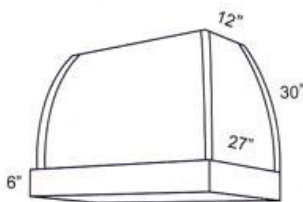

PS3030
A beautiful addition to any kitchen. This island unit incorporates blended end caps with a bold 6" well defined lip. (Page 28)

Available Widths: 24" 30" 36" 42" 48" 54" 60"
Internal Power Packages (CFM) 600 1000
External Power Packages (CFM) 1000 1400
In-Line Attic Blower (CFM) 1000
Recirculating: Yes Rear Vent: No Customizing: Yes