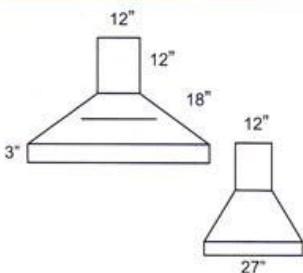

PS1830
Our most popular island hood. This european look is a plus for any kitchen. It's slender chimney gives an open feeling to your kitchen. (Page 27)

Available Widths: 24" 30" 36" 42" 48" 54" 60"
Internal Power Packages (CFM) 600 1000
External Power Packages (CFM) 1000 1400
In-Line Attic Blower (CFM) 1000
Recirculating: Yes Rear Vent: No Customizing: Yes