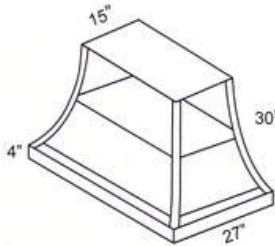

PS1730
Big brother to the PS1718. See our list of options to make this beautiful canopy uniquely yours. (Page 28)

Available Widths: 24" 30" 36" 42" 48" 54" 60"
Internal Power Packages (CFM) 600 1000
External Power Packages (CFM) 1000 1400
In-Line Attic Blower (CFM) 1000
Recirculating: Yes Rear Vent: No Customizing: Yes