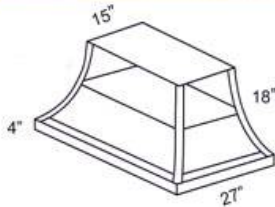

Standard Island Mounted Ventilation Systems

PS1418
Classic island hood with sloped freestyle design.

Available Widths: 24" 30" 36" 42" 48" 54" 60"
Internal Power Packages (CFM) 600 1000
External Power Packages (CFM) 1000 1400
In-Line Attic Blower (CFM) 1000
Recirculating: Yes Rear Vent: No Customizing: Yes

PS1430
This classic island range hood looks great with clipped corners. (Page 24 Shown with clipped corners)

Available Widths: 24" 30" 36" 42" 48" 54" 60"
Internal Power Packages (CFM) 600 1000
External Power Packages (CFM) 1000 1400
In-Line Attic Blower (CFM) 1000
Recirculating: Yes Rear Vent: No Customizing: Yes

PS1718
Traditional concave island canopy with blended end caps and a defined lip. (Page 28)

Available Widths: 24" 30" 36" 42" 48" 54" 60"
Internal Power Packages (CFM) 600 1000
External Power Packages (CFM) 1000 1400
In-Line Attic Blower (CFM) 1000
Recirculating: Yes Rear Vent: No Customizing: Yes