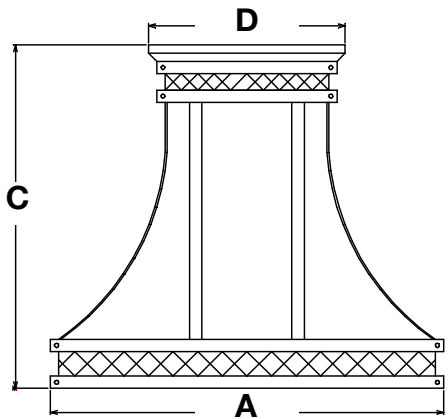

## PROFESSIONAL SERIES VENTILATION CANOPY SPECIFICATIONS 115V 10A 60HZ

MODEL #	A	B	C	D	E	F	G	H	I	J	CFM	AMPS
PS3342-130	30"	24"	42"	18"	14"	6"	7"	15"	4 1/2"	6 7/8"	400	5A
PS3342-136	36"	24"	42"	18"	14"	6"	7"	18"	4 1/2"	6 7/8"	400	5A
PS3342-142	42"	24"	42"	24"	14"	6"	7"	21"	4 1/2"	6 7/8"	400	5A
PS3342-148	48"	24"	42"	24"	14"	6"	7"	24"	4 1/2"	6 7/8"	400	5A
PS3342-230	30"	24"	42"	18"	14"	6"	7"	15"	5"	7 7/8"	600	5A
PS3342-236	36"	24"	42"	18"	14"	6"	7"	18"	5"	7 7/8"	600	5A
PS3342-242	42"	24"	42"	24"	14"	6"	7"	21"	5"	7 7/8"	600	5A
PS3342-248	48"	24"	42"	24"	14"	6"	7"	24"	5"	7 7/8"	600	5A
PS3342-330	30"	24"	42"	18"	14"	6"	7"	15"	6"	9 7/8"	1200	8A
PS3342-336	36"	24"	42"	18"	14"	6"	7"	18"	6"	9 7/8"	1200	8A
PS3342-342	42"	24"	42"	24"	14"	6"	7"	21"	6"	9 7/8"	1200	8A
PS3342-348	48"	24"	42"	24"	14"	6"	7"	24"	6"	9 7/8"	1200	8A
PS3342-354	54"	24"	42"	30"	14"	6"	7"	27"	6"	9 7/8"	1200	8A
PS3342-030	30"	24"	42"	18"	14"	6"	7"	15"	6"	9 7/8"	**	10A
PS3342-036	36"	24"	42"	18"	14"	6"	7"	18"	6"	9 7/8"	**	10A
PS3342-042	42"	24"	42"	24"	14"	6"	7"	21"	6"	9 7/8"	**	10A
PS3342-048	48"	24"	42"	24"	14"	6"	7"	24"	6"	9 7/8"	**	10A
PS3342-054	54"	24"	42"	30"	14"	6"	7"	27"	6"	9 7/8"	**	10A
PS3342-060	60"	24"	42"	30"	14"	6"	7"	30"	6"	9 7/8"	**	10A