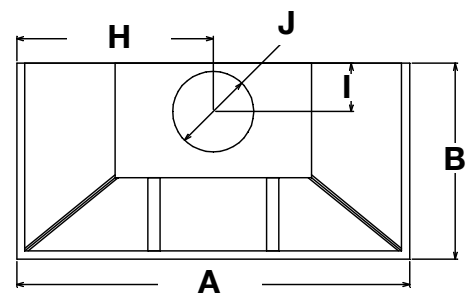

## PROFESSIONAL SERIES VENTILATION CANOPY SPECIFICATIONS 115V 10A 60HZ

MODEL #	A	B	C	D	E	F	G	H	I	J	CFM	AMPS
PS3342-130	30"	24"	42"	18"	14"	6"	7"	15"	4 1/2"	6 7/8"	400	5A
PS3342-136	36"	24"	42"	18"	14"	6"	7"	18"	4 1/2"	6 7/8"	400	5A
PS3342-142	42"	24"	42"	24"	14"	6"	7"	21"	4 1/2"	6 7/8"	400	5A
PS3342-148	48"	24"	42"	24"	14"	6"	7"	24"	4 1/2"	6 7/8"	400	5A
PS3342-230	30"	24"	42"	18"	14"	6"	7"	15"	5"	7 7/8"	600	5A
PS3342-236	36"	24"	42"	18"	14"	6"	7"	18"	5"	7 7/8"	600	5A
PS3342-242	42"	24"	42"	24"	14"	6"	7"	21"	5"	7 7/8"	600	5A
PS3342-248	48"	24"	42"	24"	14"	6"	7"	24"	5"	7 7/8"	600	5A
PS3342-330	30"	24"	42"	18"	14"	6"	7"	15"	6"	9 7/8"	1200	8A
PS3342-336	36"	24"	42"	18"	14"	6"	7"	18"	6"	9 7/8"	1200	8A
PS3342-342	42"	24"	42"	24"	14"	6"	7"	21"	6"	9 7/8"	1200	8A
PS3342-348	48"	24"	42"	24"	14"	6"	7"	24"	6"	9 7/8"	1200	8A
PS3342-354	54"	24"	42"	30"	14"	6"	7"	27"	6"	9 7/8"	1200	8A
PS3342-030	30"	24"	42"	18"	14"	6"	7"	15"	6"	9 7/8"	**	10A
PS3342-036	36"	24"	42"	18"	14"	6"	7"	18"	6"	9 7/8"	**	10A
PS3342-042	42"	24"	42"	24"	14"	6"	7"	21"	6"	9 7/8"	**	10A
PS3342-048	48"	24"	42"	24"	14"	6"	7"	24"	6"	9 7/8"	**	10A
PS3342-054	54"	24"	42"	30"	14"	6"	7"	27"	6"	9 7/8"	**	10A
PS3342-060	60"	24"	42"	30"	14"	6"	7"	30"	6"	9 7/8"	**	10A