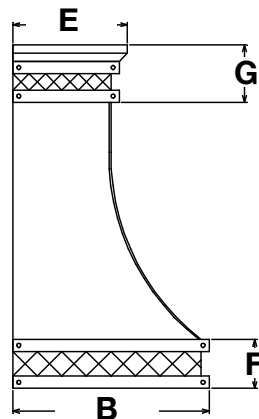

## PROFESSIONAL SERIES VENTILATION CANOPY SPECIFICATIONS 115V 10A 60HZ

MODEL #	A	B	C	D	E	F	G	H	I	J	CFM	AMPS
PS3342-130	30"	24"	42"	18"	14"	6"	7"	15"	4 1/2"	6 7/8"	400	5A
PS3342-136	36"	24"	42"	18"	14"	6"	7"	18"	4 1/2"	6 7/8"	400	5A
PS3342-142	42"	24"	42"	24"	14"	6"	7"	21"	4 1/2"	6 7/8"	400	5A
PS3342-148	48"	24"	42"	24"	14"	6"	7"	24"	4 1/2"	6 7/8"	400	5A
PS3342-230	30"	24"	42"	18"	14"	6"	7"	15"	5"	7 7/8"	600	5A
PS3342-236	36"	24"	42"	18"	14"	6"	7"	18"	5"	7 7/8"	600	5A
PS3342-242	42"	24"	42"	24"	14"	6"	7"	21"	5"	7 7/8"	600	5A
PS3342-248	48"	24"	42"	24"	14"	6"	7"	24"	5"	7 7/8"	600	5A
PS3342-330	30"	24"	42"	18"	14"	6"	7"	15"	6"	9 7/8"	1200	8A
PS3342-336	36"	24"	42"	18"	14"	6"	7"	18"	6"	9 7/8"	1200	8A
PS3342-342	42"	24"	42"	24"	14"	6"	7"	21"	6"	9 7/8"	1200	8A
PS3342-348	48"	24"	42"	24"	14"	6"	7"	24"	6"	9 7/8"	1200	8A
PS3342-354	54"	24"	42"	30"	14"	6"	7"	27"	6"	9 7/8"	1200	8A
PS3342-030	30"	24"	42"	18"	14"	6"	7"	15"	6"	9 7/8"	**	10A
PS3342-036	36"	24"	42"	18"	14"	6"	7"	18"	6"	9 7/8"	**	10A
PS3342-042	42"	24"	42"	24"	14"	6"	7"	21"	6"	9 7/8"	**	10A
PS3342-048	48"	24"	42"	24"	14"	6"	7"	24"	6"	9 7/8"	**	10A
PS3342-054	54"	24"	42"	30"	14"	6"	7"	27"	6"	9 7/8"	**	10A
PS3342-060	60"	24"	42"	30"	14"	6"	7"	30"	6"	9 7/8"	**	10A