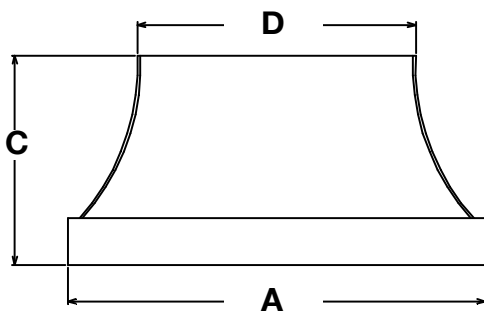

## PROFESSIONAL SERIES VENTILATION CANOPY SPECIFICATIONS 115V 10A 60HZ

MODEL #	A	B	C	D	E	F	G	H	I	CFM	AMPS
PS1518-130	30"	24"	18"	18"	12"	4"	15"	4 1/2"	6 7/8"	400	5A
PS1518-136	36"	24"	18"	24"	12"	4"	18"	4 1/2"	6 7/8"	400	5A
PS1518-142	42"	24"	18"	30"	12"	4"	21"	4 1/2"	6 7/8"	400	5A
PS1518-148	48"	24"	18"	36"	12"	4"	24"	4 1/2"	6 7/8"	400	5A
PS1518-230	30"	24"	18"	18"	12"	4"	15"	5"	7 7/8"	600	5A
PS1518-236	36"	24"	18"	24"	12"	4"	18"	5"	7 7/8"	600	5A
PS1518-242	42"	24"	18"	30"	12"	4"	21"	5"	7 7/8"	600	5A
PS1518-248	48"	24"	18"	36"	12"	4"	24"	5"	7 7/8"	600	5A
PS1518-330	30"	24"	18"	18"	12"	4"	15"	6"	9 7/8"	1200	8A
PS1518-336	36"	24"	18"	24"	12"	4"	18"	6"	9 7/8"	1200	8A
PS1518-342	42"	24"	18"	30"	12"	4"	21"	6"	9 7/8"	1200	8A
PS1518-348	48"	24"	18"	36"	12"	4"	24"	6"	9 7/8"	1200	8A
PS1518-354	54"	24"	18"	42"	12"	4"	27"	6"	9 7/8"	1200	8A
PS1518-030	30"	24"	18"	18"	12"	4"	15"	6"	9 7/8"	**	10A
PS1518-036	36"	24"	18"	24"	12"	4"	18"	6"	9 7/8"	**	10A
PS1518-042	42"	24"	18"	30"	12"	4"	21"	6"	9 7/8"	**	10A
PS1518-048	48"	24"	18"	36"	12"	4"	24"	6"	9 7/8"	**	10A
PS1518-054	54"	24"	18"	42"	12"	4"	27"	6"	9 7/8"	**	10A
PS1518-060	60"	24"	18"	48"	12"	4"	30"	6"	9 7/8"	**	10A