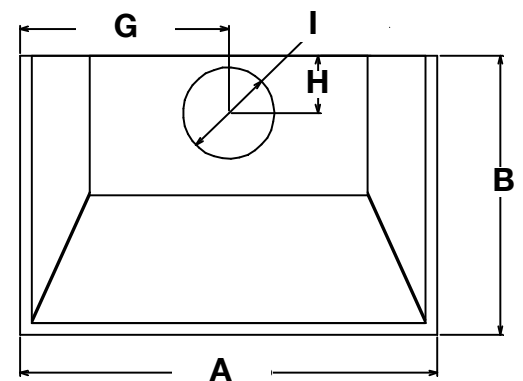

## PROFESSIONAL SERIES VENTILATION CANOPY SPECIFICATIONS 115V 10A 60HZ

MODEL #	A	B	C	D	E	F	G	H	I	CFM	AMPS
PS1518-130	30"	24"	18"	18"	12"	4"	15"	4 1/2"	6 7/8"	400	5A
PS1518-136	36"	24"	18"	24"	12"	4"	18"	4 1/2"	6 7/8"	400	5A
PS1518-142	42"	24"	18"	30"	12"	4"	21"	4 1/2"	6 7/8"	400	5A
PS1518-148	48"	24"	18"	36"	12"	4"	24"	4 1/2"	6 7/8"	400	5A
PS1518-230	30"	24"	18"	18"	12"	4"	15"	5"	7 7/8"	600	5A
PS1518-236	36"	24"	18"	24"	12"	4"	18"	5"	7 7/8"	600	5A
PS1518-242	42"	24"	18"	30"	12"	4"	21"	5"	7 7/8"	600	5A
PS1518-248	48"	24"	18"	36"	12"	4"	24"	5"	7 7/8"	600	5A
PS1518-330	30"	24"	18"	18"	12"	4"	15"	6"	9 7/8"	1200	8A
PS1518-336	36"	24"	18"	24"	12"	4"	18"	6"	9 7/8"	1200	8A
PS1518-342	42"	24"	18"	30"	12"	4"	21"	6"	9 7/8"	1200	8A
PS1518-348	48"	24"	18"	36"	12"	4"	24"	6"	9 7/8"	1200	8A
PS1518-354	54"	24"	18"	42"	12"	4"	27"	6"	9 7/8"	1200	8A
PS1518-030	30"	24"	18"	18"	12"	4"	15"	6"	9 7/8"	**	10A
PS1518-036	36"	24"	18"	24"	12"	4"	18"	6"	9 7/8"	**	10A
PS1518-042	42"	24"	18"	30"	12"	4"	21"	6"	9 7/8"	**	10A
PS1518-048	48"	24"	18"	36"	12"	4"	24"	6"	9 7/8"	**	10A
PS1518-054	54"	24"	18"	42"	12"	4"	27"	6"	9 7/8"	**	10A
PS1518-060	60"	24"	18"	48"	12"	4"	30"	6"	9 7/8"	**	10A