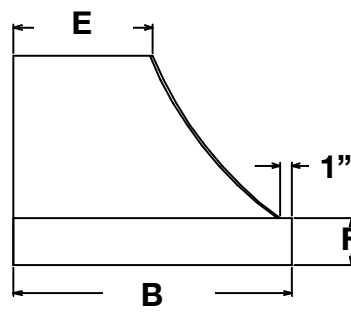

## PROFESSIONAL SERIES VENTILATION CANOPY SPECIFICATIONS 115V 10A 60HZ

MODEL #	A	B	C	D	E	F	G	H	I	CFM	AMPS
PS1518-130	30"	24"	18"	18"	12"	4"	15"	4 1/2"	6 7/8"	400	5A
PS1518-136	36"	24"	18"	24"	12"	4"	18"	4 1/2"	6 7/8"	400	5A
PS1518-142	42"	24"	18"	30"	12"	4"	21"	4 1/2"	6 7/8"	400	5A
PS1518-148	48"	24"	18"	36"	12"	4"	24"	4 1/2"	6 7/8"	400	5A
PS1518-230	30"	24"	18"	18"	12"	4"	15"	5"	7 7/8"	600	5A
PS1518-236	36"	24"	18"	24"	12"	4"	18"	5"	7 7/8"	600	5A
PS1518-242	42"	24"	18"	30"	12"	4"	21"	5"	7 7/8"	600	5A
PS1518-248	48"	24"	18"	36"	12"	4"	24"	5"	7 7/8"	600	5A
PS1518-330	30"	24"	18"	18"	12"	4"	15"	6"	9 7/8"	1200	8A
PS1518-336	36"	24"	18"	24"	12"	4"	18"	6"	9 7/8"	1200	8A
PS1518-342	42"	24"	18"	30"	12"	4"	21"	6"	9 7/8"	1200	8A
PS1518-348	48"	24"	18"	36"	12"	4"	24"	6"	9 7/8"	1200	8A
PS1518-354	54"	24"	18"	42"	12"	4"	27"	6"	9 7/8"	1200	8A
PS1518-030	30"	24"	18"	18"	12"	4"	15"	6"	9 7/8"	**	10A
PS1518-036	36"	24"	18"	24"	12"	4"	18"	6"	9 7/8"	**	10A
PS1518-042	42"	24"	18"	30"	12"	4"	21"	6"	9 7/8"	**	10A
PS1518-048	48"	24"	18"	36"	12"	4"	24"	6"	9 7/8"	**	10A
PS1518-054	54"	24"	18"	42"	12"	4"	27"	6"	9 7/8"	**	10A
PS1518-060	60"	24"	18"	48"	12"	4"	30"	6"	9 7/8"	**	10A